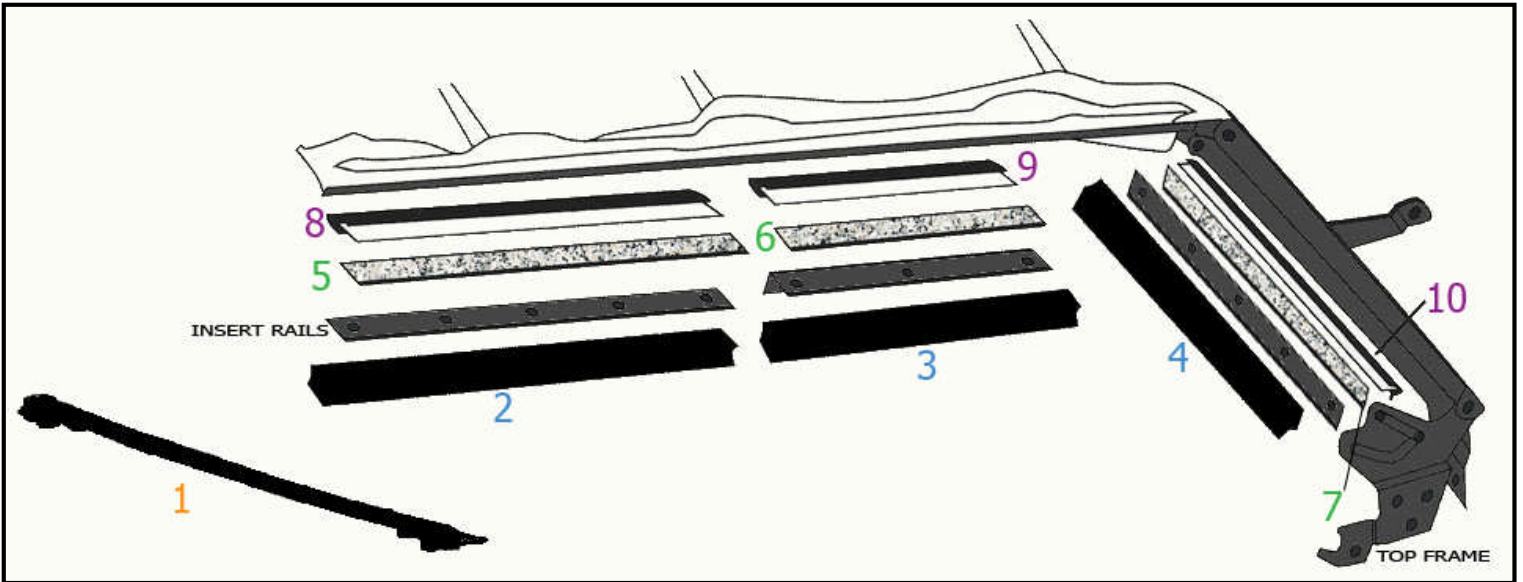

## Top Seal Part Numbers

### Description

- (1) Header Bow Seal ~ to D-030000
- (1) Header Bow Seal ~ from E-000001