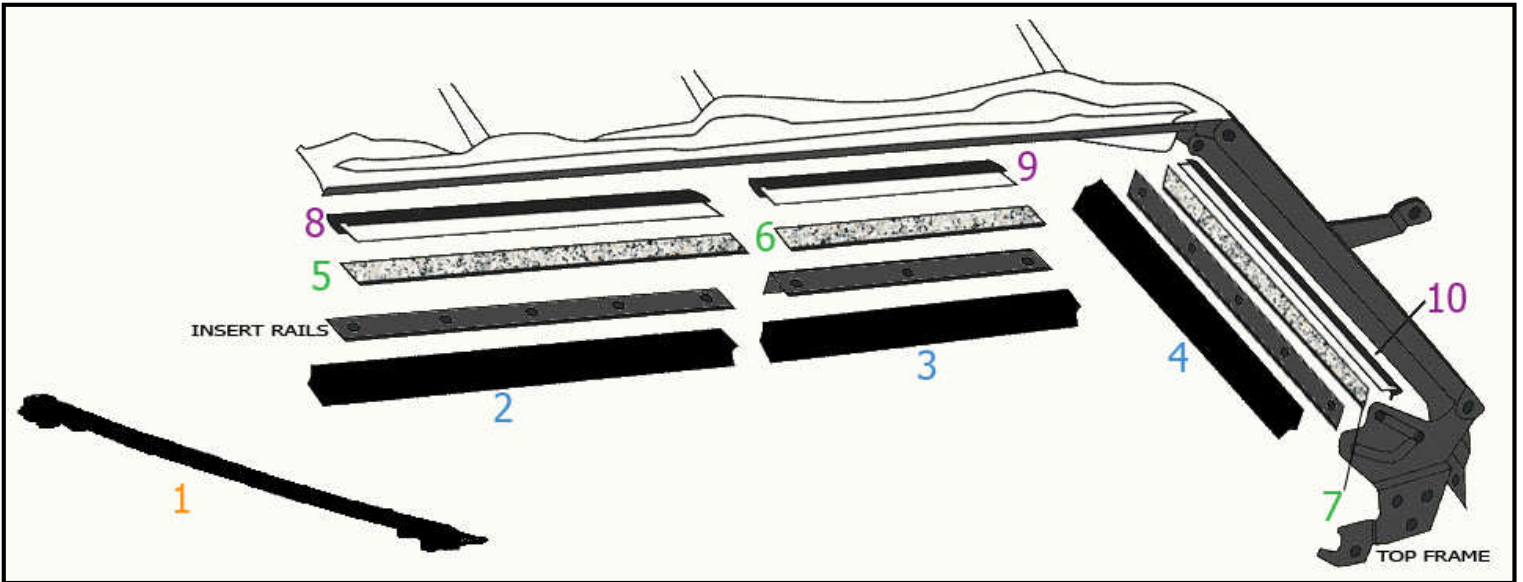

Volkswagen Cabriolet

Top Seal Part Numbers

Description

(1) Header Bow Seal ~ to D-030000

(1) Header Bow Seal ~ from E-000001

(2) Frame to Glass Seal ~ front, left, to B-007085

(2) Frame to Glass Seal ~ front, right, to B-007085

(2) Frame to Glass Seal ~ front, left, from B-007086

(2) Frame to Glass Seal ~ front, right, from B-007086

(2) Frame to Glass Seal ~ front, left, from E-000001

(2) Frame to Glass Seal ~ front, right, from E-000001