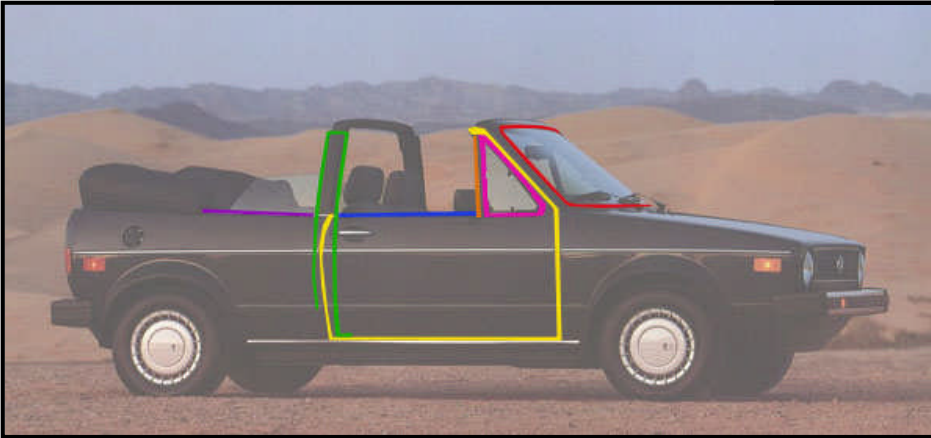

Volkswagen Cabriolet

Body/Window Seal Part Numbers

Description	VW Part #	1995 Cost	2012 Cost
Windshield Seal ~ without molding groove	171845121	\$55	\$35
Windshield Seal ~ with molding groove	171845121A	\$30	\$80-100
Beading ~ cars with airbags	155853778	\$150	\$220
Door Seal ~ left, E-00001 to J-18000	155837911E	\$150	\$300
Door Seal ~ right, E-00001 to J-18000	155837912E	\$150	\$300
Door Seal ~ left, up to D-30000	155837911C	\$150	NLA
Door Seal ~ right, up to D-30000	155837912C	\$150	NLA
Vent Window Seal ~ left, opening, glue-in	171837529B	\$48	\$180
Vent Window Seal ~ right, opening, glue-in	171837530B	\$48	\$180
Vent Window Seal ~ left, fixed, w/ molding groove	171845261A	\$25	\$50
Vent Window Seal ~ right, fixed, w/ molding groove	171845262A	\$25	\$50
Vent Window Seal ~ left, fixed, w/o molding groove	171845261	\$20	\$36
Vent Window Seal ~ right, fixed, w/o molding groove	171845262	\$20	\$36
Vent Window Seal ~ left, opening, bolt-thru, molding		\$60	NLA
Vent Window Seal ~ right, opening, bolt-thru, molding		\$60	NLA
Window Guide ~ front (840mm)	171837433A	\$15	\$26-48
Rollbar Seal ~ left, up to K-25362	155837329C	\$245	NLA
Rollbar Seal ~ right, up to K-25362	155837330C	\$245	NLA
Rollbar Seal ~ left, from K-25363	155837329F	\$240	NLA
Rollbar Seal ~ right, from K-25363	155837330F	\$240	\$275
Front Window Scraper ~ inner	155837475C	\$28	\$50
Front Window Scraper ~ left outer, up to J-18000	155837473B	\$35	\$50
Front Window Scraper ~ right outer, up to J-18000	155837474B	\$35	\$50
Front Window Scraper ~ left outer, from J-18001	155837473C	\$35	\$50
Front Window Scraper ~ right outer, from J-18001	155837474C	\$35	\$50
Rear Window Scraper ~ same as Front Window Scrapers; trim to fit rear			
Rear Window Seal	155845521	\$80	\$60
Trunk Seal ~ inner	155827705	\$53	NLA
Trunk Seal ~ outer	155813999A	\$20	NLA
Hood/Firewall Seal	171819519C	\$16	\$30-70