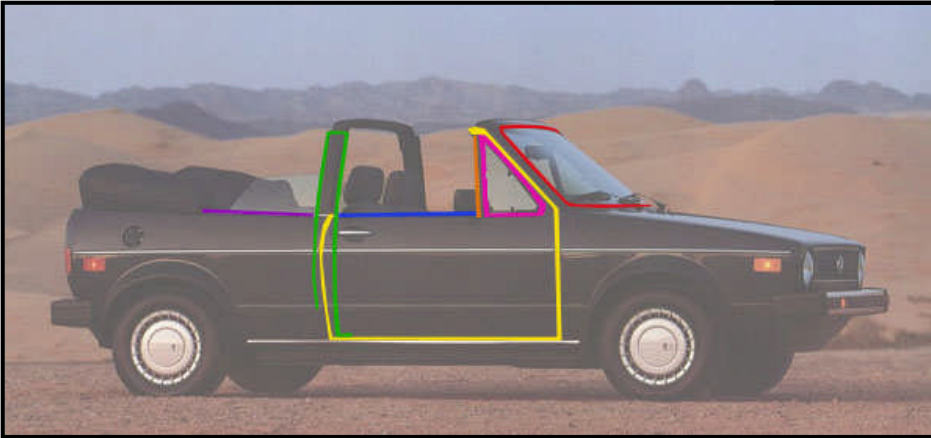

Volkswagen Cabriolet

Body/Window Seal Part Numbers

Description	VW Part #	1995 Cost	2012 Cost
Windshield Seal ~ without molding groove	171845121	\$55	\$35
Windshield Seal ~ with molding groove	171845121A	\$30	\$80-100
Windshield Seal/Molding (airbag cars)	155853299	n/a	NLA
Inner Seal/beading (airbag cars)	155853778	\$150	\$220
Muff (airbag cars)	165853339B	n/a	NLA
Vent Window Seal ~ left, opening, glue-in	171837529B	\$48	\$180
Vent Window Seal ~ right, opening, glue-in	171837530B	\$48	\$180
Vent Window Seal ~ left, fixed, w/ molding groove	171845261A	\$25	\$50
Vent Window Seal ~ right, fixed, w/ molding groove	171845262A	\$25	\$50
Vent Window Seal ~ left, fixed, w/o molding groove	171845261	\$20	\$36
Vent Window Seal ~ right, fixed, w/o molding groove	171845262	\$20	\$36
Vent Window Seal ~ left, opening, bolt-thru, molding		\$60	NLA
Vent Window Seal ~ right, opening, bolt-thru, molding		\$60	NLA
Window Guide ~ front (840mm)	171837433A	\$15	\$26-48
Front Window Scraper ~ inner	155837475C	\$28	\$50
Front Window Scraper ~ left outer, up to J-18000	155837473B	\$35	\$50
Front Window Scraper ~ right outer, up to J-18000	155837474B	\$35	\$50
Front Window Scraper ~ left outer, from J-18001	155837473C	\$35	\$50
Front Window Scraper ~ right outer, from J-18001	155837474C	\$35	\$50
Rear Window Scraper ~ same as Front Window Scrapers; trim to fit rear			
Rear Window Seal	155845521	\$80	\$60
Door Seal ~ left, E-00001 to J-18000	155837911E	\$150	\$300
Door Seal ~ right, E-00001 to J-18000	155837912E	\$150	\$300
Door Seal ~ left, up to D-30000	155837911C	\$150	NLA
Door Seal ~ right, up to D-30000	155837912C	\$150	NLA
Rollbar Seal ~ left, up to K-25362	155837329C	\$245	NLA
Rollbar Seal ~ right, up to K-25362	155837330C	\$245	NLA
Rollbar Seal ~ left, from K-25363	155837329F	\$240	NLA
Rollbar Seal ~ right, from K-25363	155837330F	\$240	\$275
Trunk Seal ~ inner	155827705	\$53	NLA
Trunk Seal ~ outer	155813999A	\$20	NLA
Hood/Firewall Seal	171819519C	\$16	\$30-70